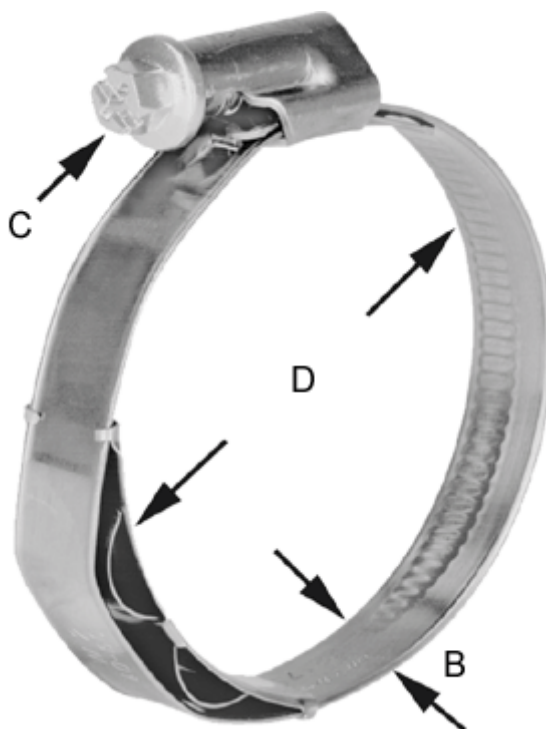

Article number: 021277708080

Description: Worm Drive Hose Clip with spring insert
TORRO WF 70-90/9 C7 W3

Measures

C (screw type) =	C7
Diameter D =	70-90
Width B =	9